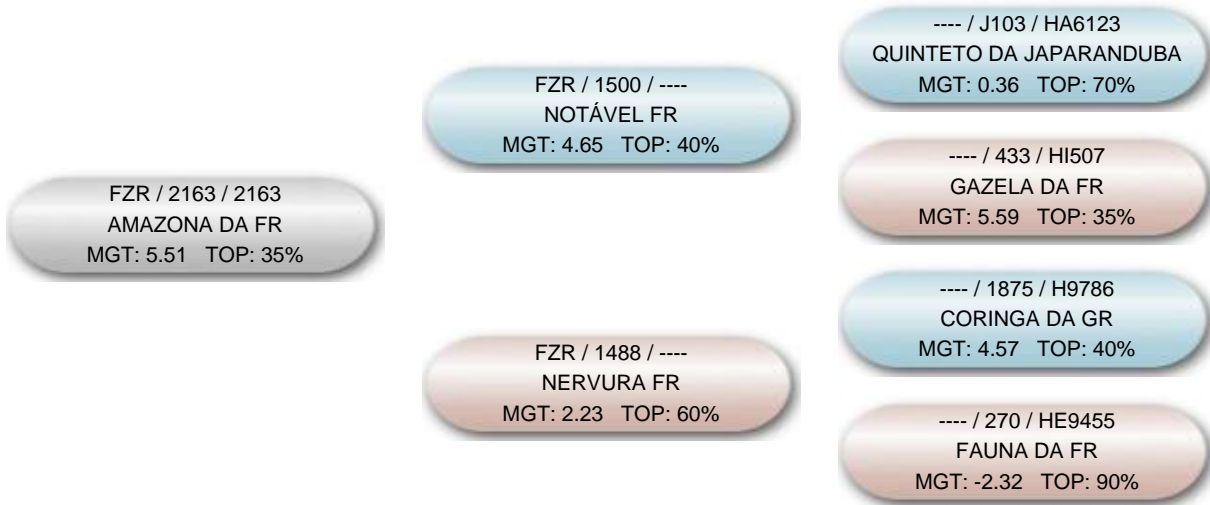

Nome do animal AMAZONA DA FR			Proprietário: 30 - Fazenda Boticão / Flávio Augusto Cotrim Ferreira Criador: 19 - Fazenda Renascença / Paulo Tarso Flecha de Lima		
Série FZR	RGN 2163	RGD 2163	Raça Nelore	Categoria PO	Variedade Mocho
Central			Reprodução Programada		
Sexo Femea	Situação Ativo		Dt. Nasc. 24/08/2005	MGT 5.51 @23	TOP @ 35%

DIPP 0.18 @ 25 @ 100%	DPG 0.84 @ 27 @ 80%	D3P 48.90 @ 23 @ 60%	DSTAY 51.95 @ 23 @ 60%	DPAC 1.29 @ 21 @ 50%	MP120 1.61 @ 22 @ 25%	MP210 1.59 @ 21 @ 35%	MTP120 3.04 @ 22 @ 25%	MTP210 2.46 @ 22 @ 40%	DP120 2.86 @ 23 @ 30%
DP210 1.74 @ 23 @ 60%	DP365 6.81 @ 26 @ 35%	DP450 7.18 @ 24 @ 30%	DPN 0.36 @ 19 @ 35%	DPAV 15.07 @ 10 @ 50%	DPE365 0.23 @ 19 @ 25%	DPE450 0.14 @ 17 @ 35%	DAOL -0.86 @ 22 @ 90%	DACAB 0.13 @ 23 @ 10%	DED 38.51 @ 24 @ 80%
DPD 32.41 @ 22 @ 90%	DMD 40.55 @ 23 @ 80%	DES 57.27 @ 26 @ 35%	DPS 59.11 @ 25 @ 30%	DMS 50.88 @ 24 @ 45%	DALT -0.05 @ 15 @ 25%	DMAR 0.01 @ 1 @ 30%	DPCQ 0.62 @ 11 @ 60%	DPPC 0.13 @ 11 @ 60%	

@: Acurácia    @: TOP    DEP G: DEP Genômica

NF3P	NFSTAY	NN120	NRN120	NF120	NR120	NF450	NR450	NFUS	NRUS	NFSAMD	NFSAMS
1	0	2	1	1	1	1	1	1	1	0	3

Genealogia

DEPs Gráficas

- Diamante - TOP 1%
- Esmeralda - TOP 5%
- Rubi - TOP 10%
- Safira - TOP 20%
- Topázio Imperial - TOP 30%
- TOP maiores 30%