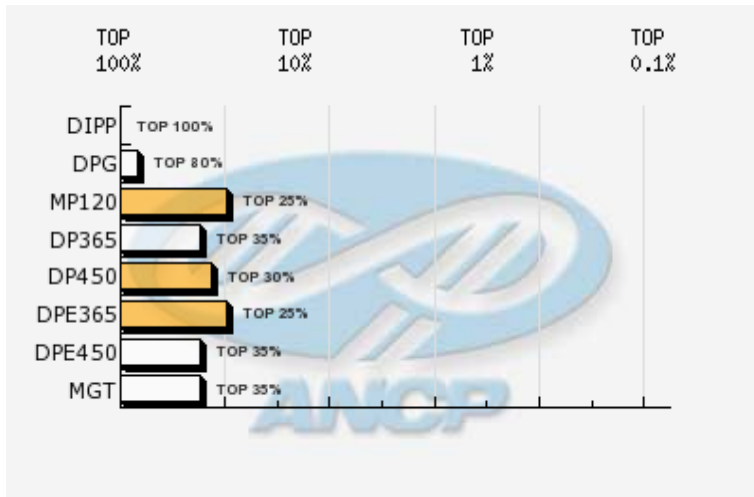

DIPP 0.18 @ 25 @ 100%	DPG 0.84 @ 27 @ 80%	D3P 48.90 @ 23 @ 60%	DSTAY 51.95 @ 23 @ 60%	DPAC 1.29 @ 21 @ 50%	MP120 1.61 @ 22 @ 25%	MP210 1.59 @ 21 @ 35%	MTP120 3.04 @ 22 @ 25%	MTP210 2.46 @ 22 @ 40%	DP120 2.86 @ 23 @ 30%
DP210 1.74 @ 23 @ 60%	DP365 6.81 @ 26 @ 35%	DP450 7.18 @ 24 @ 30%	DPN 0.36 @ 19 @ 35%	DPAV 15.07 @ 10 @ 50%	DPE365 0.23 @ 19 @ 25%	DPE450 0.14 @ 17 @ 35%	DAOL -0.86 @ 22 @ 90%	DACAB 0.13 @ 23 @ 10%	DED 38.51 @ 24 @ 80%
DPD 32.41 @ 22 @ 90%	DMD 40.55 @ 23 @ 80%	DES 57.27 @ 26 @ 35%	DPS 59.11 @ 25 @ 30%	DMS 50.88 @ 24 @ 45%	DALT -0.05 @ 15 @ 25%	DMAR 0.01 @ 1 @ 30%	DPCQ 0.62 @ 11 @ 60%	DPPC 0.13 @ 11 @ 60%	

@: Acurácia    @: TOP    DEP G: DEP Genômica

NF3P	NFSTAY	NN120	NRN120	NF120	NR120	NF450	NR450	NFUS	NRUS	NFSAMD	NFSAMS
1	0	2	1	1	1	1	1	1	1	0	3

Genealogia

DEPs Gráficas

- Diamante - TOP 1%
- Esmeralda - TOP 5%
- Rubi - TOP 10%
- Safira - TOP 20%
- Topázio Imperial - TOP 30%
- TOP maiores 30%